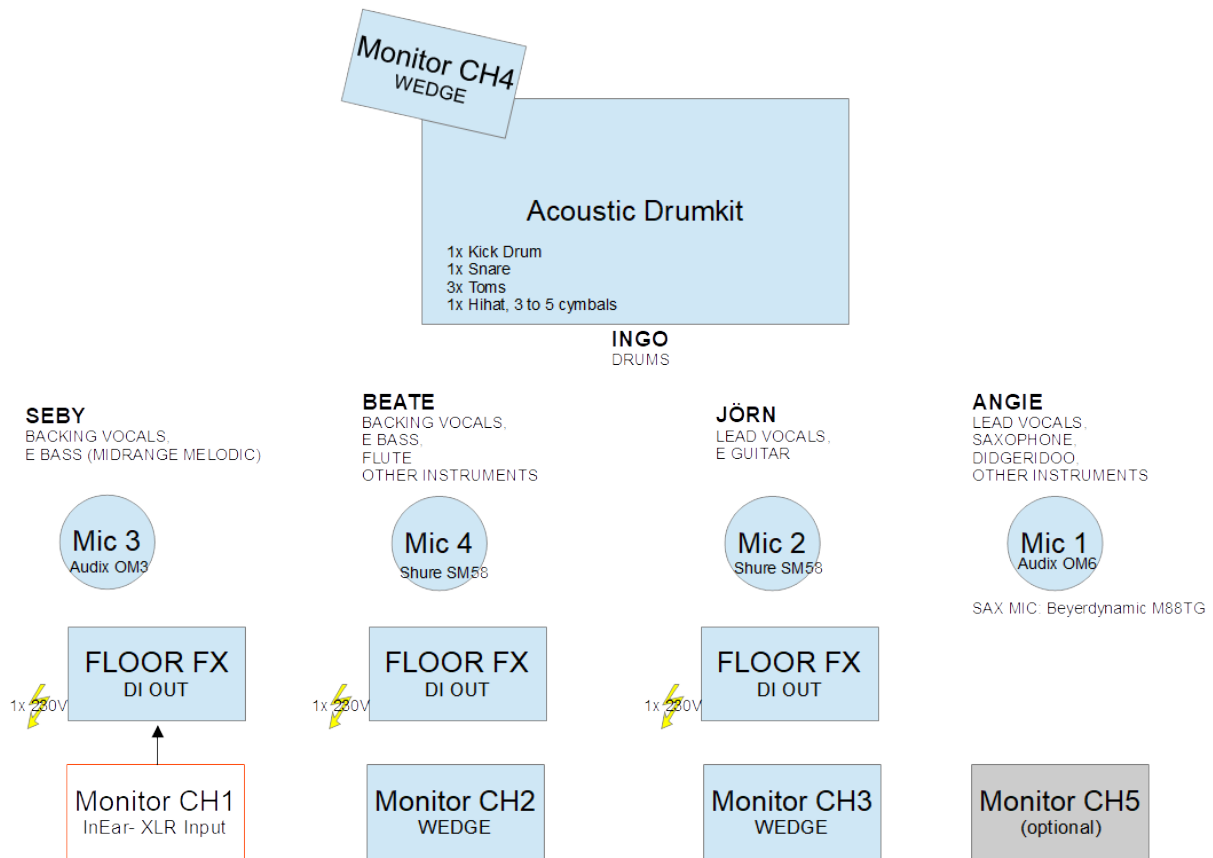

TECH RIDER

STAGE PLAN

OWN EQUIPMENT

Vocal Mics (2x SM58, 1x OM3, 1x OM6)

REQUIRED FROM ORGANIZER

- PA System including mixer, amplifiers, wiring, speakers and 4 monitors
- Drum microphones for the kit shown above
- Stage lights

BASIC MONITOR MIX

- Monitor 1: Full mix
- Monitor 2: Lead Vocals, Backing Vocals, Guitar
- Monitor 3: Lead Vocals, Backing Vocals, Bass
- Monitor 4: Lead Vocals, Backing Vocals, Guitar, Bass